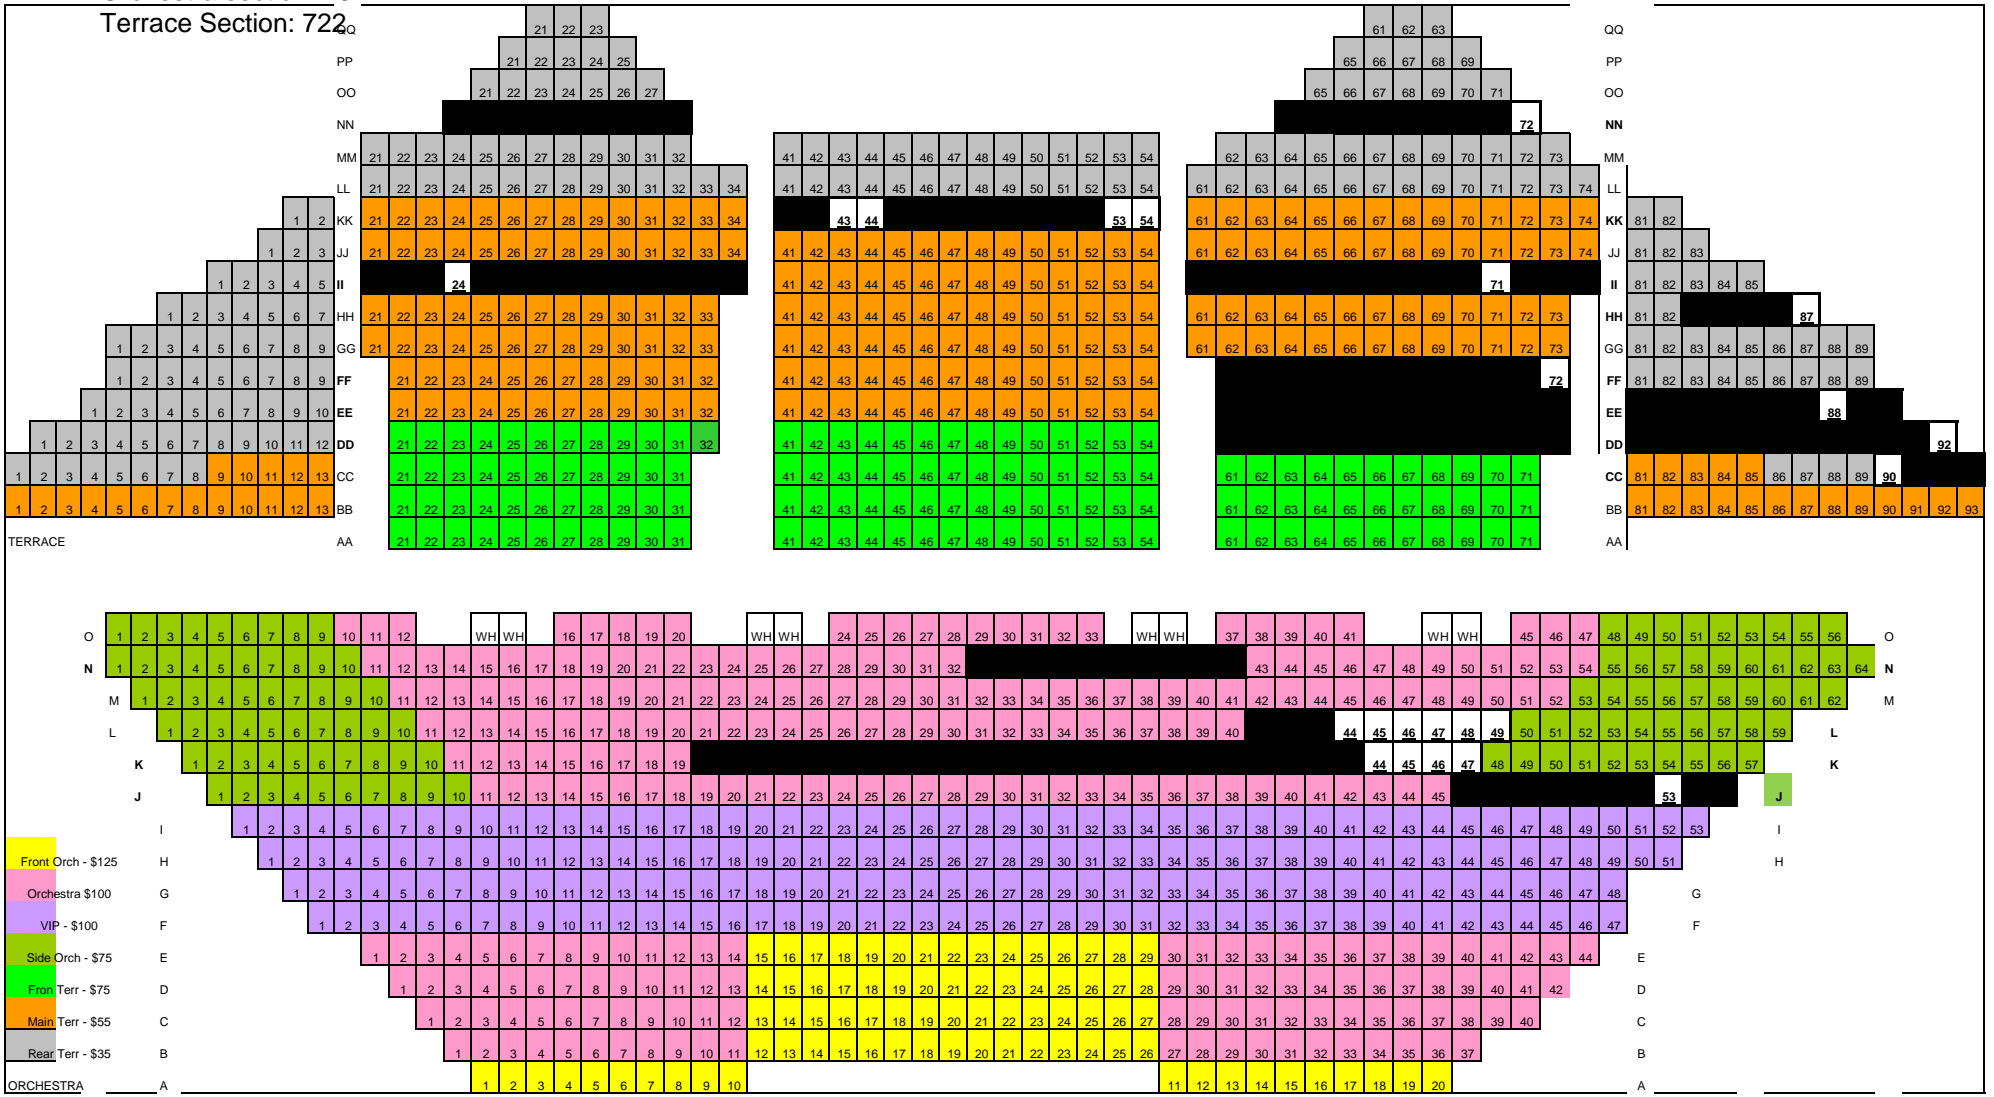

Redondo Beach Performing Arts Center

Seating Capacity: 1,453 (1,445 fixed + 8 wheelchair spaces)

Orchestra section: 731

Terrace Section: 722_o

STAGE

Redondo Beach Performing Arts Center

Seating Capacity: 1,453 (1,445 fixed + 8 wheelchair spaces)

Orchestra section: 731

Terrace Section: 722